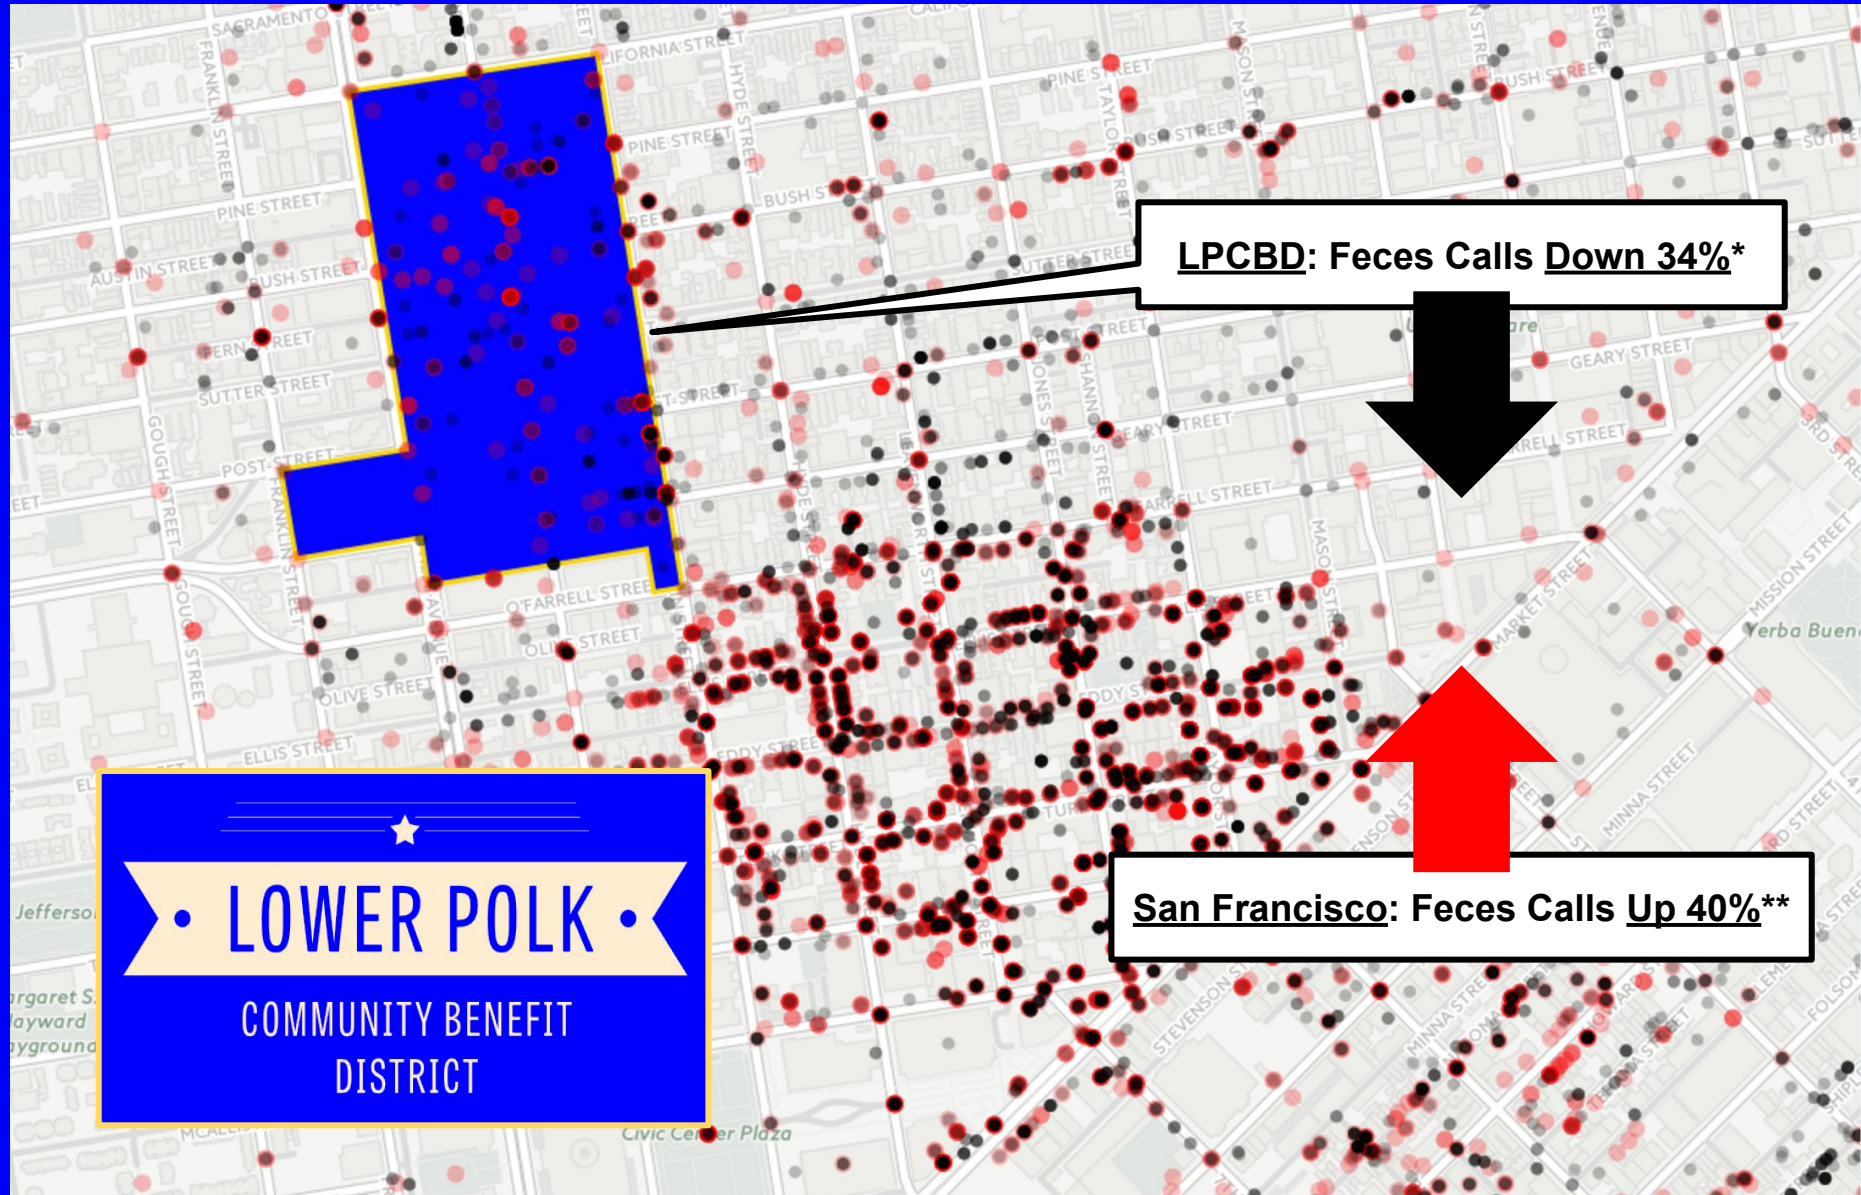

311 Feces Calls: 2015 vs. 2016.

2015 vs. 2016 calendar year. Data from data.sfgov.org. *LPCBD 221 (2015) / 164 (2016). **SF 13,143 (2015) / 18,416 (2016).